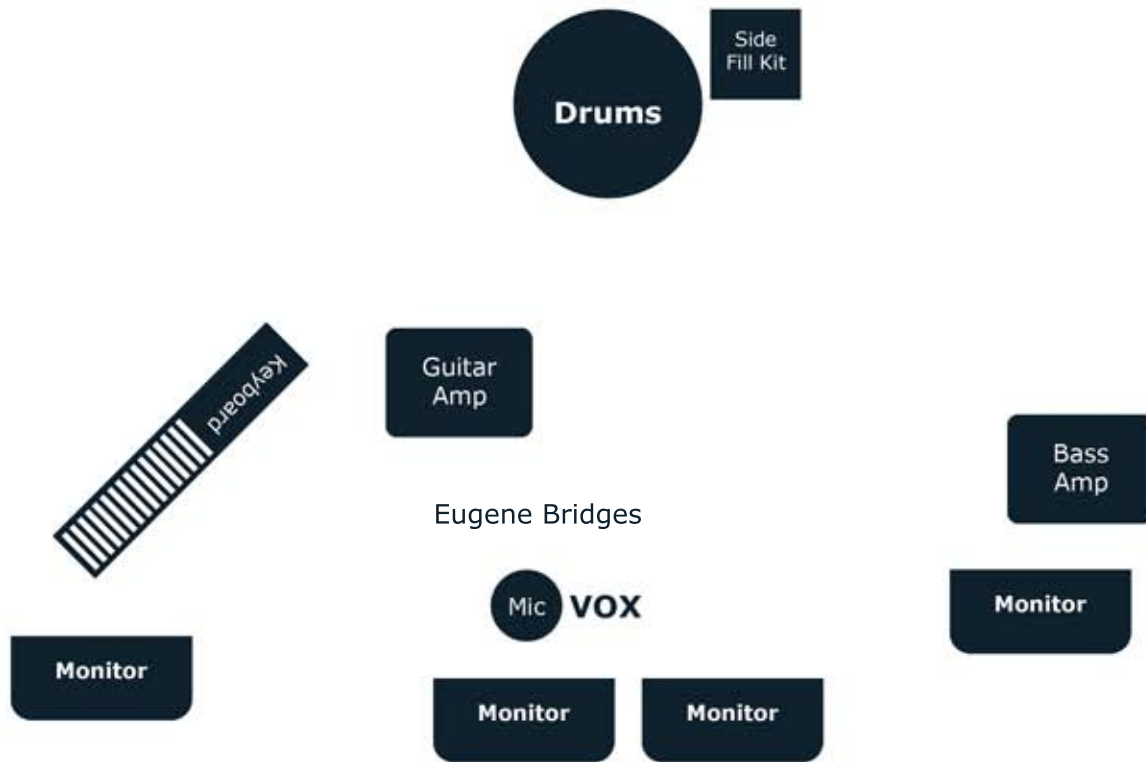

## Eugene Hideaway Bridges Band - 4 Piece

Eugene Bridges (Guitar & Vocals), Keyboard, Bass, Drums

**ARMADILLO**  
MUSIC LIMITED

mail@bluearmadillo.com  
+44 (0)1963 364504

#### Guitar Amps

Fender Twin or similar, must be clean sound

#### Bass Amp, Cab & Head

Trace Elliot or similar