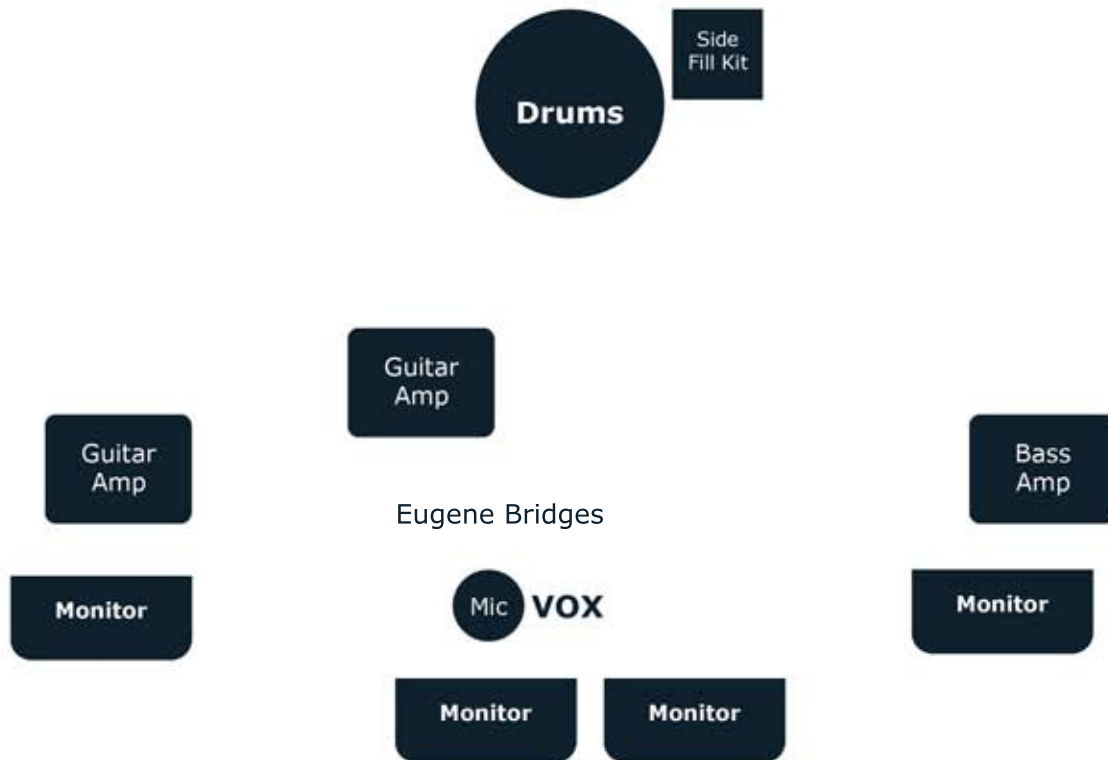

## Eugene Hideaway Bridges Band - 4 Piece

Eugene Bridges (Guitar & Vocals), 2nd Guitar, Bass, Drums

**ARMADILLO**  
MUSIC LIMITED

mail@bluearmadillo.com  
+44 (0)1963 364504

#### 2x Guitar Amps

Fender Twin or similar, must be clean sound

#### Bass Amp, Cab & Head

Trace Elliot or similar