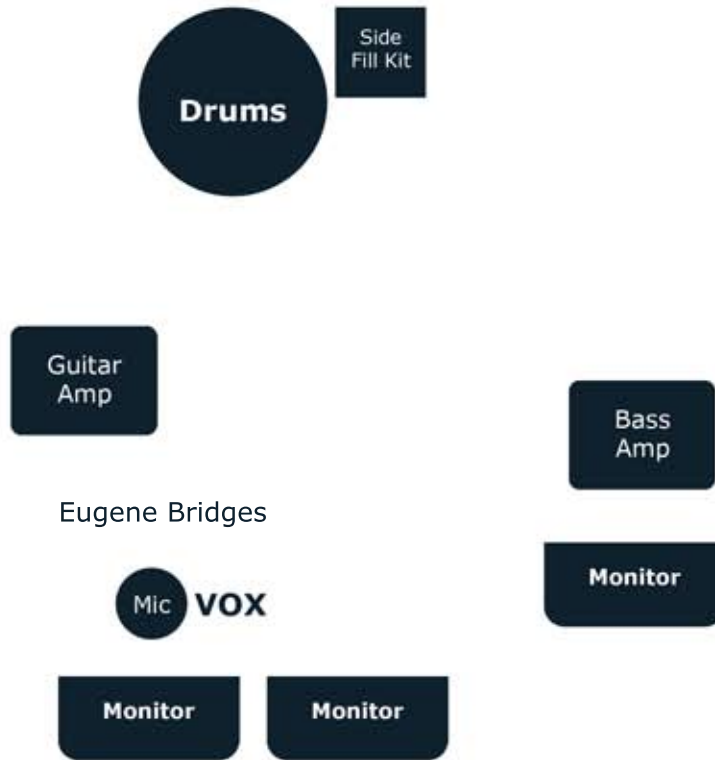

Eugene Hideaway Bridges Band - 3 Piece

Eugene Bridges (Guitar & Vocals), Bass, Drums

ARMADILLO
MUSIC LIMITED

mail@bluearmadillo.com
+44 (0)1963 364504

Technical Specification

Guitar Amps

Fender Twin or similar, must be clean sound

Bass Amp, Cab & Head

Trace Elliot or similar

Drum Kit

Yamaha Maple Custom or similar

14" snare, 5" or 6.5" deep

(please no 'piccolo')

with cymbals and adjustable drum stool

An audible clean mix is required with at least four separate monitor mixes

- 2 KW small venues minimum
- 3-5 KW sound system for clubs up to 500 capacity
- 5-8 KW up to 1000 capacity
- 8-18 KW above 1000 capacity

Outdoor events must have a sound system provided by professionals who are fully aware of the requirements for an external PA.