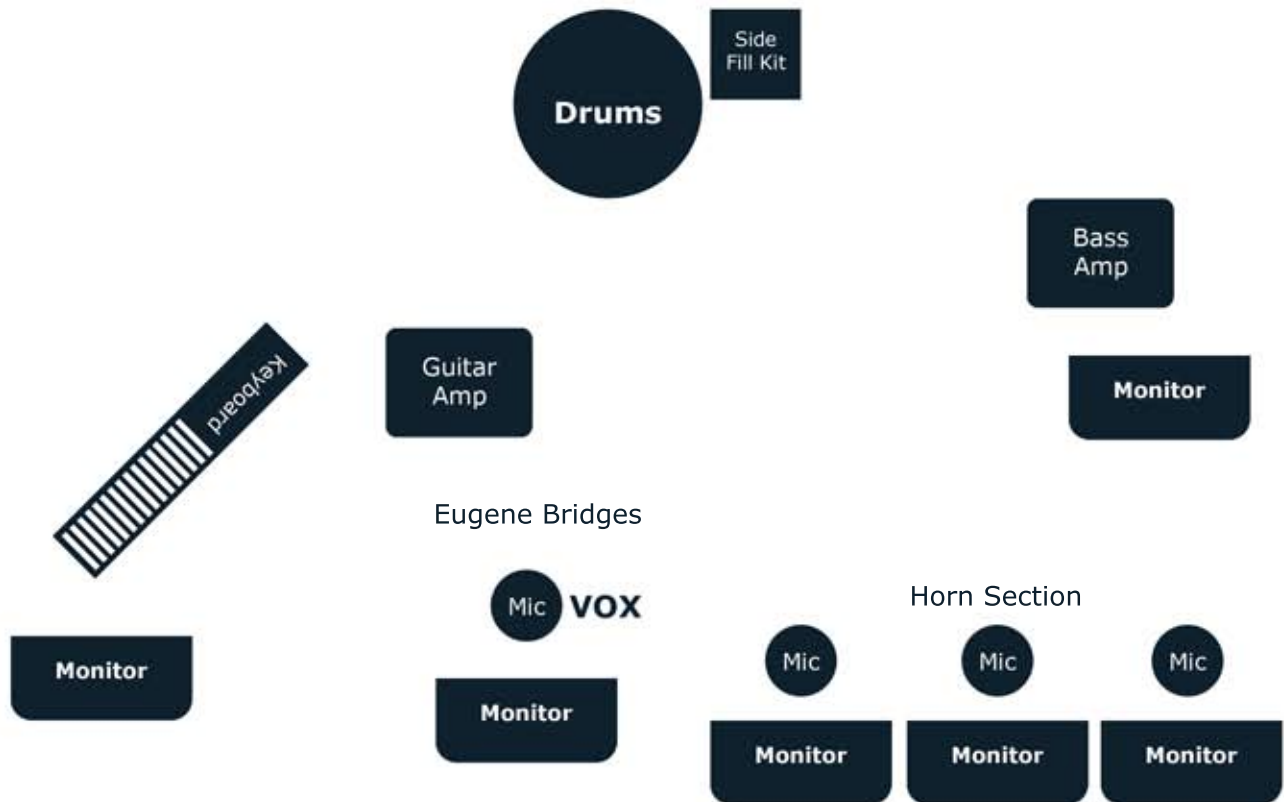

Eugene Hideaway Bridges Band - 7 Piece

Eugene Bridges (Guitar & Vocals), Horn Section x3, Keyboard, Bass, Drums

mail@bluearmadillo.com
+44 (0)1963 364504

Technical Specification

Guitar Amps

Fender Twin or similar, must be clean sound

Bass Amp, Cab & Head

Trace Elliot or similar

Keyboard

88 Note weighted keyboard or digital piano
Nord piano 88, Yamaha CP300, Korg SP280
or similar

Drum Kit

Yamaha Maple Custom or similar

Horn Section

To supply a mic and music stand for each
person in the Horn Section

An audible clean mix is required with at
least six separate monitor mixes

- 2 KW small venues minimum
- 3-5 KW sound system for clubs
up to 500 capacity
- 5-8 KW up to 1000 capacity
- 8-18 KW above 1000 capacity