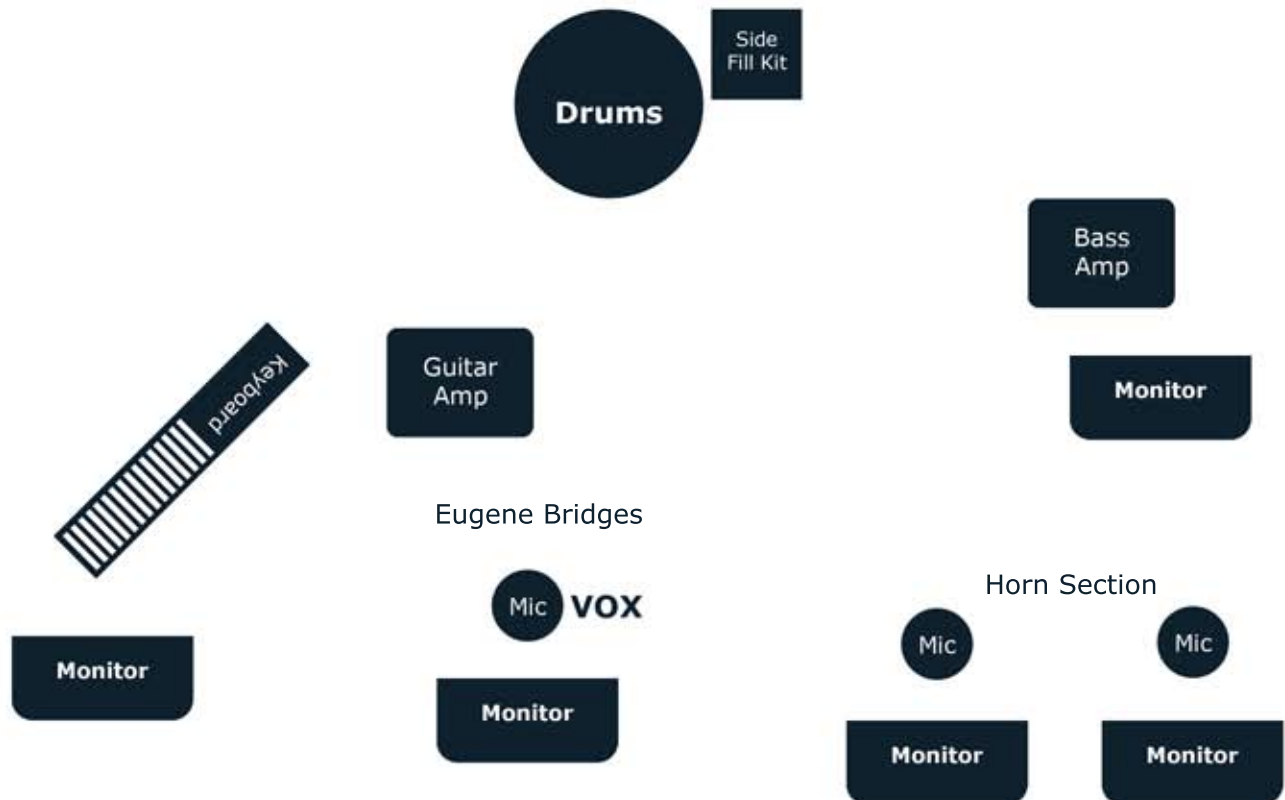

Eugene Hideaway Bridges Band - 6 Piece

Eugene Bridges (Guitar & Vocals), Horn Section x2, Keyboard, Bass, Drums

mail@bluearmadillo.com
+44 (0)1963 364504

Technical Specification

Guitar Amps

Fender Twin or similar, must be clean sound

Bass Amp, Cab & Head

Trace Elliot or similar

Keyboard

88 Note weighted keyboard or digital piano
Nord piano 88, Yamaha CP300, Korg SP280
or similar

Drum Kit

Yamaha Maple Custom or similar

Horn Section

To supply a mic and music stand for each
person in the Horn Section

An audible clean mix is required with at
least five separate monitor mixes

- 2 KW small venues minimum
- 3-5 KW sound system for clubs
up to 500 capacity
- 5-8 KW up to 1000 capacity
- 8-18 KW above 1000 capacity