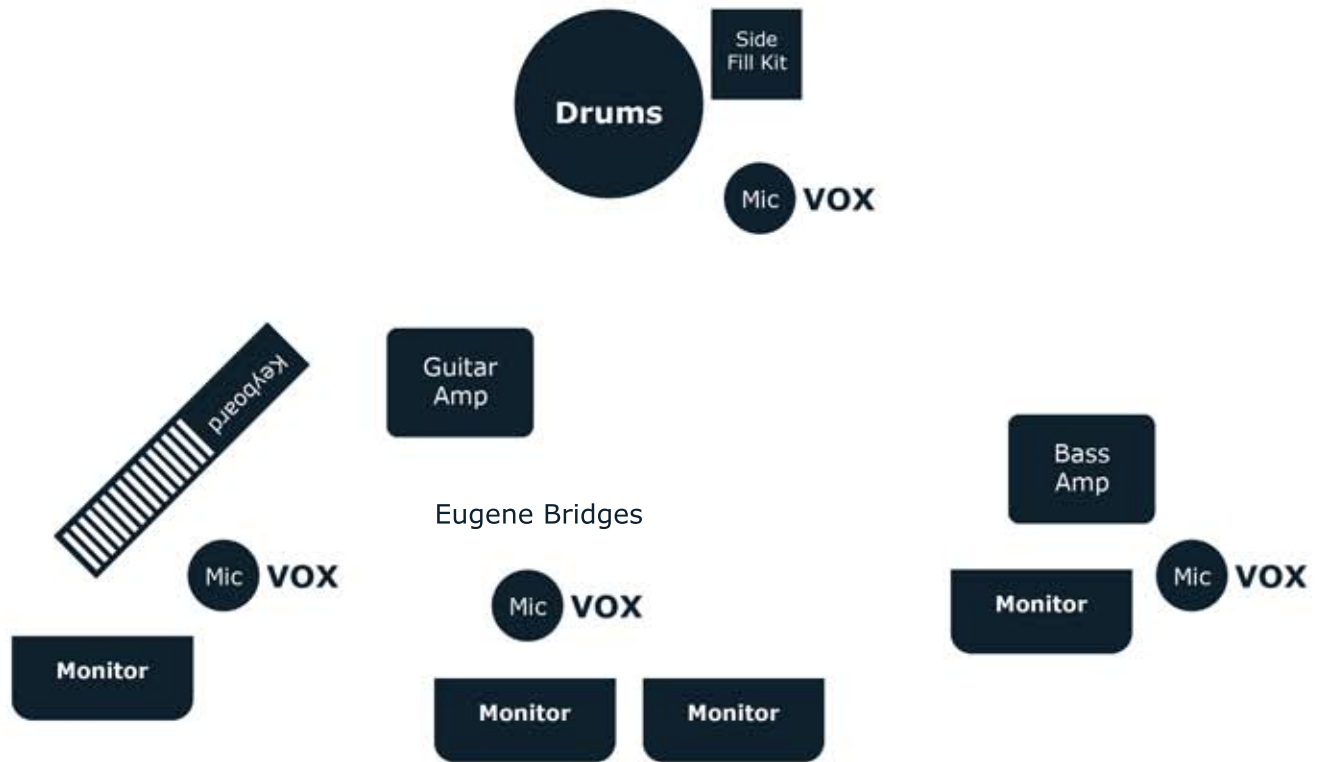

Eugene Hideaway Bridges Band (Australia) - 4 Piece

Eugene Bridges (Guitar & Vocals), Keyboard, Bass, Drums (3x Mic Vox)

mail@bluearmadillo.com
+44 (0)1963 364504

Technical Specification

Guitar Amps

Fender Twin or similar, must be clean sound

Bass Amp, Cab & Head

Trace Elliot or similar

Keyboard

88 Note weighted keyboard or digital piano
Nord piano 88, Yamaha CP300, Korg SP280
or similar

Drum Kit

Yamaha Maple Custom or similar
14" snare, 5" or 6.5" deep
(please no 'piccolo')
with cymbals and adjustable drum stool

An audible clean mix is required with at least four separate monitor mixes

- 2 KW small venues minimum
- 3-5 KW sound system for clubs up to 500 capacity
- 5-8 KW up to 1000 capacity
- 8-18 KW above 1000 capacity